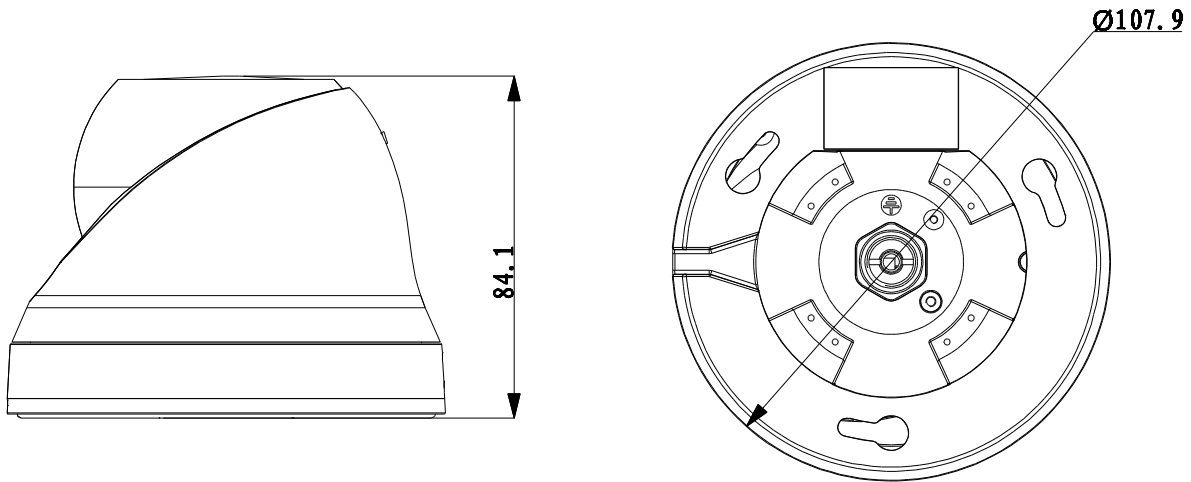

## Technical Specifications

<b>Model</b>	<b>DH-IPC-HDW4100C</b>	
<b>Camera</b>		
Image Sensor	1/3" 1.3Megapixel progressive scan CMOS	
Effective Pixels	1280(H)x960(V)	
Scanning System	Progressive	
Electronic Shutter Speed	Auto/Manual, 1/3(4)~1/10000s	
Min. Illumination	0.05Lux/F1.2 (Color), 0.005Lux/F1.2(B/W);0Lux/F1.2(IR on)	
S/N Ratio	More than 50dB	
Video Output	N/A	
<b>Camera Features</b>		
Max. IR LEDs Length	30m	
Day/Night	Auto(ICR)/Color/B/W	
Backlight Compensation	BLC / HLC / DWDR	
White Balance	Auto	
Gain Control	Auto/Manual	
Noise Reduction	3D	
Privacy Masking	Up to 4 areas	
<b>Lens</b>		
Focal Length	3.6mm (6mm, 8mm optional)	
Max Aperture	F1.8(F1.8,F1.8)	
Focus Control	Manual	
Angle of View	H:70°(46.5°/35°)	
Lens Type	Fixed lens	
Mount Type	Board-in Type	
<b>Video</b>		
Compression	H.264 / MJPEG	
Resolution	1.3M(1280×960)/ 720P(1280×720)/ D1(704×576/704×480)/ CIF(352×288/352×240)	
Frame Rate	Main Stream	1.3M/720P(1 ~ 25/30fps)
	Sub Stream	D1/CIF(1 ~ 25/30fps)
Bit Rate	H.264: 56K ~ 8192Kbps	
<b>Audio</b>		
Compression	G.711a/G.711u/PCM	
Interface	Built-in Mic	
<b>Network</b>		
Ethernet	RJ-45 (10/100Base-T)	
Wi-Fi	N/A	
Protocol	IPv4/IPv6, HTTP, HTTPS, SSL, TCP/IP, UDP, UPnP, ICMP, IGMP, SNMP, RTSP, RTP, SMTP, NTP, DHCP, DNS, PPPOE, DDNS, FTP, IP Filter, QoS, Bonjour	
ONVIF	ONVIF Profile S	

## DH-IPC-HDW4100C

Max. User Access	20 users
Smart Phone	iPhone, iPad, Android, Windows Phone
<b>Auxiliary Interface</b>	
Memory Slot	N/A
RS485	N/A
Alarm	N/A
PIR Sensor Range	N/A
<b>General</b>	
Power Supply	DC12V, PoE (802.3af)
Power Consumption	Max 4W
Working Environment	-20°C~ +60°C, Less than 95%RH
Ingress Protection	IP66
Vandal Resistance	IK10
Dimensions	Φ107.9mm×84.1mm
Weight	0.29kg

## Dimensions (mm)