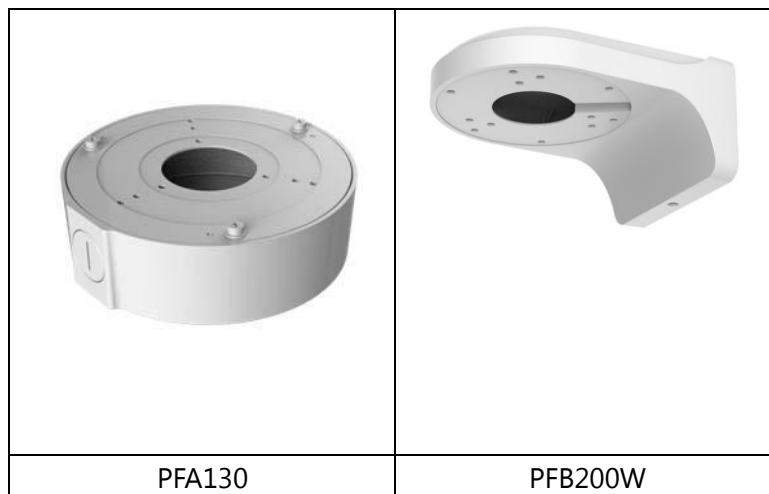

Accessory (optional)

Dahua Technology Co., Ltd.

1187 BinAn Road, Binjiang District, Hangzhou, China

Tel: +86-571-87688883

Fax: +86-571-87688815

Email: overseas@dahuatech.com

www.dahuasecurity.com

*Design and specifications are subject to change without notice.

© 2013 Dahua Technology Co., Ltd.