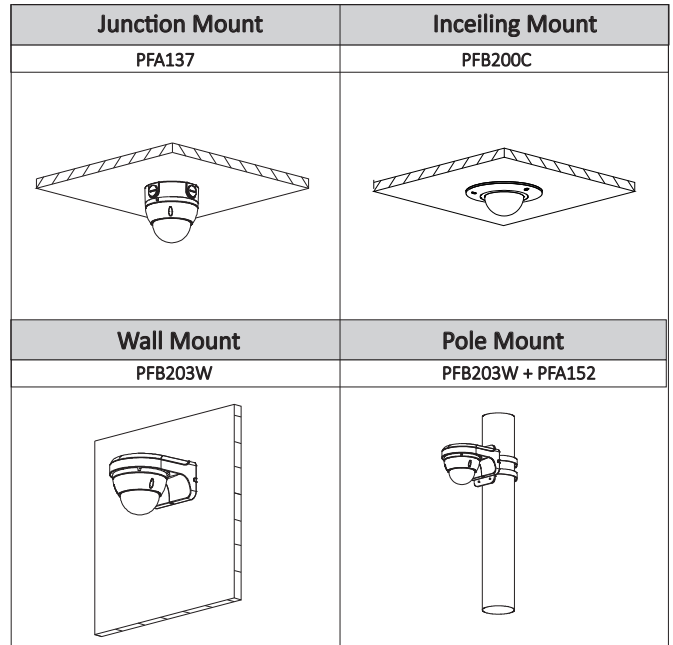

Construction

Casing	Metal
Dimensions	φ122mm×88.9mm(4.80"×3.50")
Net Weight	0.4Kg (0.88lb)
Gross Weight	0.54Kg(1.19lb)

Ordering Information

Type	Part Number	Description
4MP camera	DH-IPC-HDBW2431RP-ZS	4MP WDR IR Dome Network Camera, PAL
	DH-IPC-HDBW2431RN-ZS	4MP WDR IR Dome Network Camera, NTSC
	IPC-HDBW2431RP-ZS	4MP WDR IR Dome Network Camera, PAL
	IPC-HDBW2431RN-ZS	4MP WDR IR Dome Network Camera, NTSC
	DH-IPC-HDBW2431RP-VFS	4MP WDR IR Dome Network Camera, PAL
	DH-IPC-HDBW2431RN-VFS	4MP WDR IR Dome Network Camera, NTSC
	IPC-HDBW2431RP-VFS	4MP WDR IR Dome Network Camera, PAL
	IPC-HDBD2431RN-VFS	4MP WDR IR Dome Network Camera, NTSC
Accessories (optional)	PFA137	Junction box
	PFB203W	Wall mount
	PFA152	Pole mount
	PFB200C	In-ceiling Mount

Accessories

Optional:

Dimensions (mm/inch)