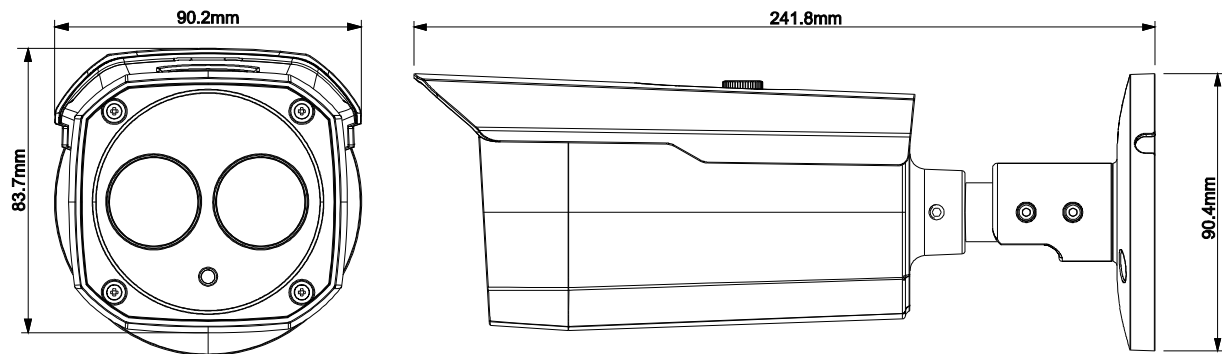

### 2Megapixel 1080P Water-proof HDCVI IR Bullet Camera

#### Features

- 1/2.7" 2MegapixelCMOS
- 25/30fps@1080P, 25/30/50/60fps@720P
- High speed, long distance real-time transmission
- HD and SD switchable
- OSD Menu, control over coaxial cable
- DWDR, Day/Night(ICR),AWB, AGC, BLC, 2DNR
- 3.6mm fixed lens (6mm, 8mm optional)
- Max. IR LEDs length 50m, Smart IR
- IP67,DC12V

## Technical Specifications

Model	DH-HAC-HFW1200BP	DH-HAC-HFW1200BN
<b>Camera</b>		
Image Sensor	1/2.7" 2Megapixel CMOS	
Effective Pixels	1920(H)×1080(V)	
Electronic Shutter	1/25~1/100000s	1/30~1/100000s
Video Frame Rate	25/50fps@720P; 25fps@1080P	30/60fps@720P; 30fps@1080P
Synchronization	Internal	
Min. Illumination	0.02Lux/F2.0, 0Lux IR on	
Video Output	1-channel BNC high definition video output/ CVBS standard definition video output (Can switch)	
<b>Camera Features</b>		
Max. IR LEDs Length	50m, Smart IR	
Backlight Compensation	DWDR	
Day/Night	Auto(ICR)/Color/B/W	
Noise Reduction	2D	
OSD Menu	Support	
<b>Lens</b>		
Focal length	3.6mm (6mm, 8mm optional)	
Angle of View	H:89.9° (59.4° /41.4°)	
Mount Type	M12	
<b>General</b>		
Power Supply	DC12V±25%	
Power Consumption	Max 4.8W	
Working Environment	-40°C~+60°C/ Less than 95%RH (no condensation)	
Transmission Distance	Over 500m via 75-3 coaxial cable	
Ingress Protection	IP67	
Dimensions(W×D×H)	241.8mm×90.2mm×83.7mm	
Weight	0.628kg	
Material	Metal	

## Dimensions (mm)