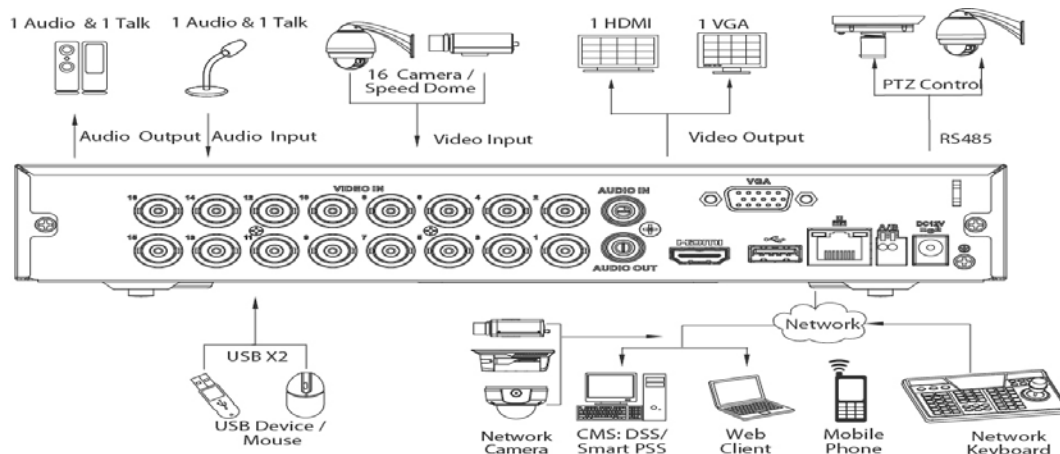

camera, Previous camera, Full screen, Repeat, Shuffle, Backup selection, Digital zoom
Backup Mode	USB Device/Internal SATA burner/Network
Network	
Ethernet	RJ-45 port (10/100M)
Network Functions	HTTP, IPv4/IPv6, TCP/IP, UPNP, RTSP, UDP, SMTP, NTP, DHCP, DNS, PPPOE, DDNS, FTP, IP Filter, SNMP, P2P
Max. User Access	128 users
Smart Phone	iPhone, iPad, Android, Windows Phone
Storage	
Internal HDD	1 SATA port, up to 6TB
Auxiliary Interface	
USB Interface	2 ports(1 Rear), USB2.0
RS485 1 port, For PTZ	Control
General	
Power Supply	DC12V/2A
Power Consumption	10W(without HDD)
Working Environment	-10°C ~ +55°C / 10%~90%RH / 86~106kpa
Dimension(W×D×H)	Compact 1U, 260mm×220mm×40mm
Weight	0.75KG(without HDD)

System Connection

*Takes HCVR5108HSS3 as an example

Dahua Technology Co., Ltd.

1199' BinAn Road, Binjiang District, Hangzhou, China
Tel: +86-571-87688883
Fax: +86-571-87688815
Email: overseas@dahuatech.com
www.dahuatech.com

*Design and specifications are subject to change without notice.