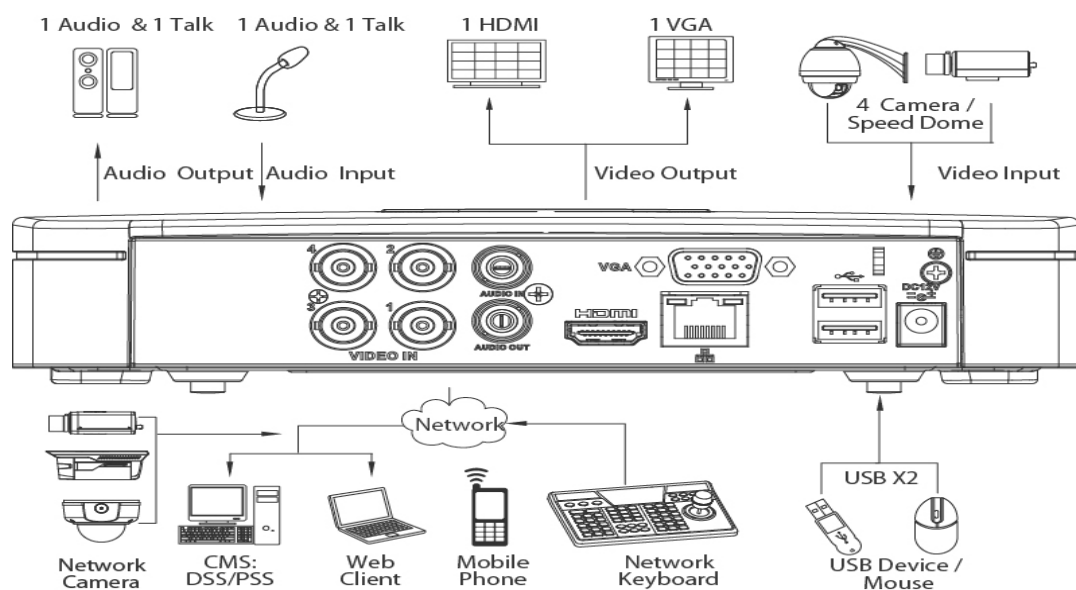

DH-HCVR4104CS3B

	Next camera, Previous camera, Full screen, Repeat, Shuffle, Backup selection, Digital zoom
Backup Mode	USB Device/Internal SATA burner/Network
Network	
Ethernet	RJ-45 port (10/100M)
Network Functions	HTTP, IPv4/IPv6, TCP/IP, UPNP, RTSP, UDP, SMTP, NTP, DHCP, DNS, PPPOE, DDNS, FTP, IP Filter, SNMP, P2P
Max. User Access	128 users
Smart Phone	iPhone, iPad, Android, Windows Phone
Storage	
Internal HDD	1 SATA port, up to 6TB
Auxiliary Interface	
USB Interface	2 ports(2 Rear), USB2.0
General	
Power Supply	DC12V/2A
Power Consumption	10W(without HDD)
Working Environment	-10°C ~ +55°C / 10%~90%RH / 86~106kpa
Dimension(W×D×H)	Smart 1U, 205mm×205mm×40mm
Weight	0.5KG(without HDD)

System Connection

*Takes HCVR4104C-S3 as an example

Dahua Technology Co., Ltd.

1199' BinAn Road, Binjiang District, Hangzhou, China

Tel: +86-571-87688883

Fax: +86-571-87688815

Email: overseas@dahuatech.com

www.dahuatech.com

*Design and specifications are subject to change without notice.

© 2015 Dahua Technology Co., Ltd.